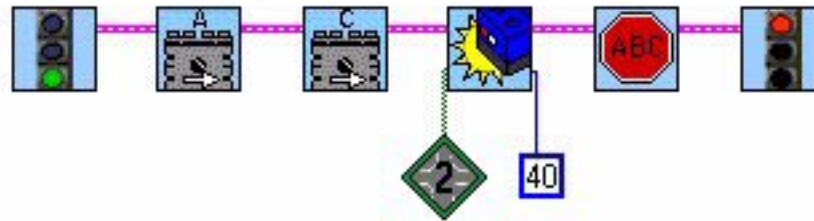

Light Sensor Lesson Programs

Stop On White

Stop On Black

Line Follower - Black on Left, White on Right